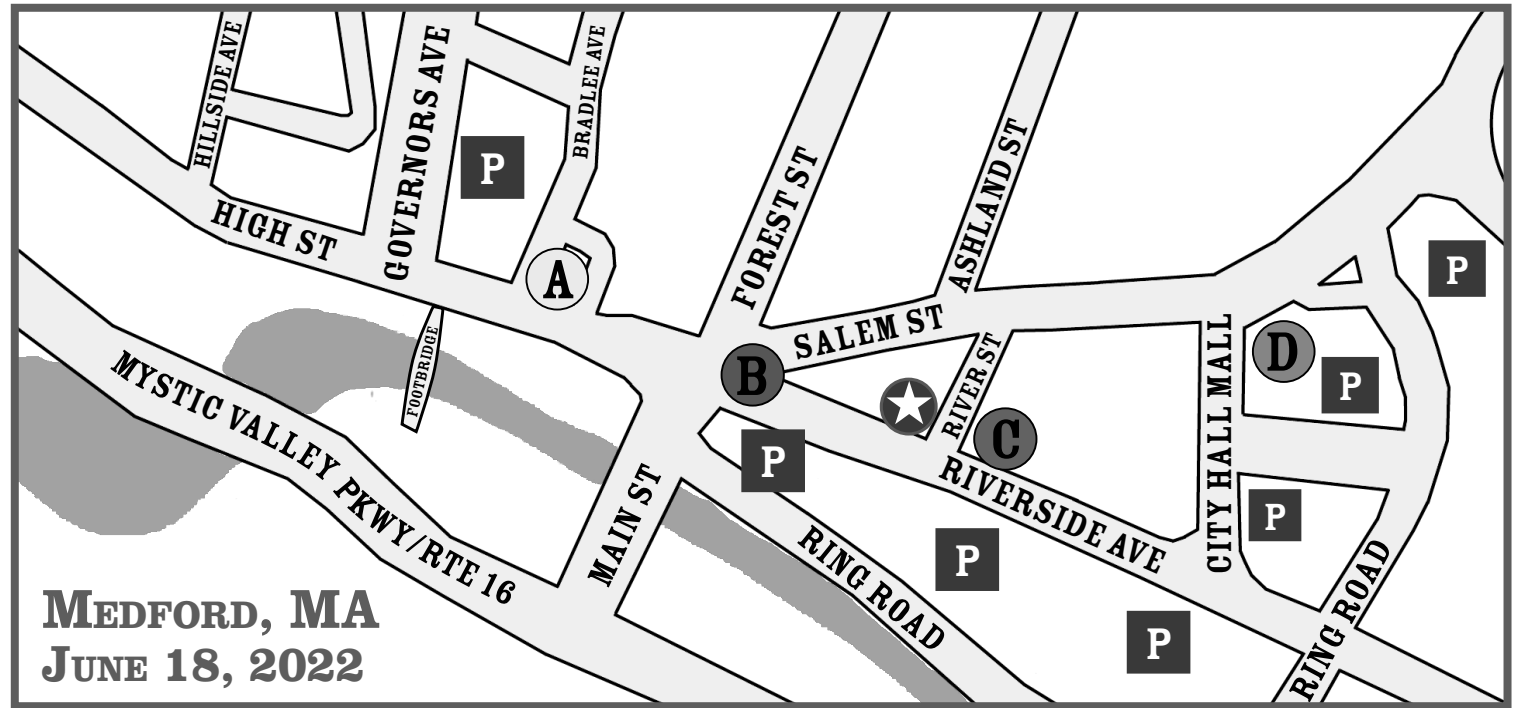

CIRCLE THE SQUARE

is made possible thanks to the strong support of our grant givers, generous sponsors, the many businesses, organizational partners... and YOU!

City of Medford
Mayor's Office
medfordma.org/mayor

Loving Little Minds
lovinglittleminds.org

Medford Office of
Diversity, Equity,
and Inclusion
medfordma.org

xtremeninja.com

metrocu.org

goldiloxbagels.com

The Medford Tax Experts

medfordtax.com

MEDFORD, MA
JUNE 18, 2022

MEMBERS PLUS
CREDIT UNION

ROSE SLOANE
GARDEN

RIVERSIDE
PLAZA

CITY HALL

WELCOME
TABLE

PARKING
LOTS

Thank you to Redemption Hill Church for providing us with a team of volunteers for this event.

2022 COMMUNITY PARTNERS - THANK YOU! FOR YOUR PARTICIPATION, PROGRAMMING, DONATIONS, CREATIVITY, AND HELP IN CREATING CIRCLE THE SQUARE!

1. ARTS COLLABORATIVE MEDFORD acmedford.org BOY SCOUTS pack416.org CB SCOOPS cbscoops.com COLLEEN'S colleensmedford.com COMMUNITY PRESERVATION COMMITTEE AND HOUSING MEDFORD preservemedford.org
   CRADLES TO CRAYONS cradlestocrayons.org CULTURAL CARE AU PAIR dhayes.aupairnews.com EAST CAMBRIDGE SAVINGS BANK ecsb.com ELEMENTS MASSAGE elementsmassage.com/medford ENERGY BARRE theenergybarre.com
   FIRST BAPTIST CHURCH OF MEDFORD firstbaptistchurchmedford.org GENTLE DRAGON COOPERATIVE PRESCHOOL gentledragonpreschool.org GOLDILOX BAGELS goldiloxbagels.com HOUSING MEDFORD housingmedford.org
   KNUCKLEBONES knucklebones.us MEDFORD BICYCLE ADVISORY COMMISSION medfordbikes.org MEDFORD BREWING medfordbrew.com MEDFORD CHAMBER OF COMMERCE medfordchamberma.com
   MEDFORD CHESS CLUB facebook.com/CheckmateMedford MEDFORD FAMILY NETWORK themedfordfamilynetwork.org MEDFORD FARMERS MARKET medfordfarmersmarket.org
   MEDFORD JUNIOR MUSTANGS CHEER AND FOOTBALL facebook.com/jrmustangs.medford MEDFORD OFFICE OF DIVERSITY, EQUITY, AND INCLUSION medfordma.org/departments/diversity-equity-inclusion
   MEDFORD OFFICE OF PLANNING, DEVELOPMENT, & SUSTAINABILITY medfordma.org/departments/planning-development-sustainability MEDFORD POLICE DEPARTMENT medfordpolice.com MEDFORD PUBLIC LIBRARY medfordlibrary.org
   MEDFORD RECREATION medfordma.myrec.com/info/default.aspx METRO CREDIT UNION metrocu.org MIDDLESEX FEDERAL SAVINGS middlesexfederal.com MYSTIC VALLEY YMCA mv-ymca.org NICOLE PIRANI njptarot.com
   REAL GUSTO realitaliangusto.com REIMAGYM reimagym.com SNAPPY PATTYS snappypattys.com WEST MEDFORD COMMUNITY CENTER wmcc.us LAKOTA YOUTHSTAY PROJECT lakotayouthstay.org
   WAYSIDE MEDFORD waysideyouth.org THE CHICKEN & RICE GUYS cnrguys.com SWAP IT swapit.cool TREESMEDFORD treesmedford.org TROVE GREEN PROVISIONS trovegreenprovisions.com TUFTS UNIVERSITY tufts.edu
   XTREME NINJA MARTIAL ARTS xtremeninja.com ZING! FACEPAINTING facebook.com/ZingFacepainting